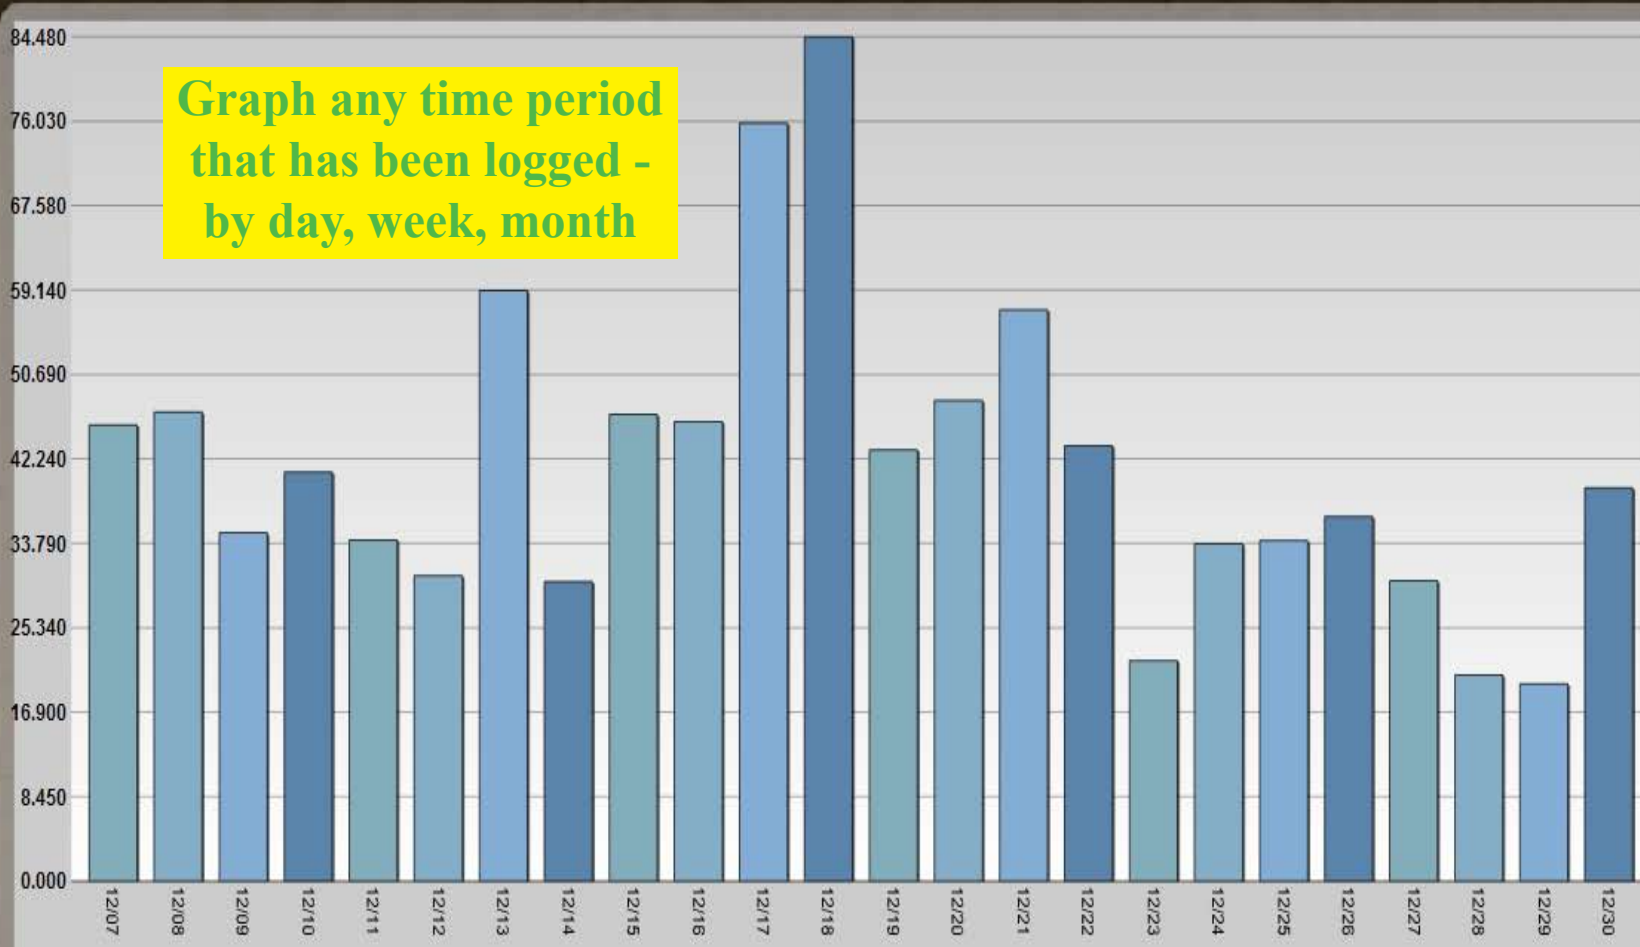

Select Load Profile Date

December 2007						
S	M	T	W	T	F	S
						1
2	3	4	5	6	7	8
9	10	11	12	13	14	15
16	17	18	19	20	21	22
23	24	25	26	27	28	29
30	31					

December 9, 2007 - Sunday
Total Runtime: 2.05 hours
Total $ Spent: $ 0.78

Device Status

HOTWATERHEATER - ON
HEATERDOWN - OFF

Refresh Status
Toggle Device On/Off