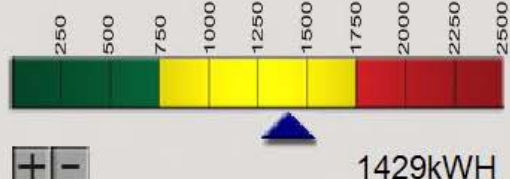

PROJECTED kWh USAGE