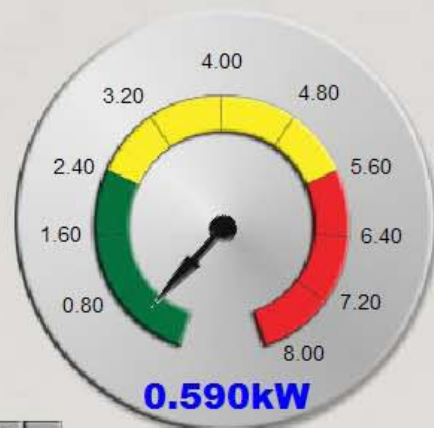

## Data Logging

Real-Time view of current electricity use and status - view in KW, Dollars or in CO2 - simply press a button

### PRESENT READINGS

January 10, 2008  
8:27 A.M.

Days Left in Billing Cycle: 7

Current Rate In Effect: \$ 0.0960 per kWh

Select View:

### REAL-TIME kW USAGE

### RECORDINGS

Peak kW Today: 7.010  
Peak \$ Spent Today: \$ 0.69  
Low Voltage Today: 121.2 at 07:04  
High Voltage Today: 124.7 at 02:05

---

Peak kW MTD: 22.490  
Peak \$ Spent MTD: \$ 2.22  
Low Voltage MTD: 114.3 on Jan. 17  
High Voltage MTD: 126.3 on undefined 2