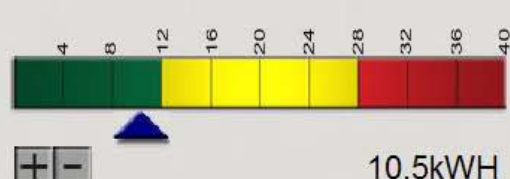

kWh USED SINCE MIDNIGHT